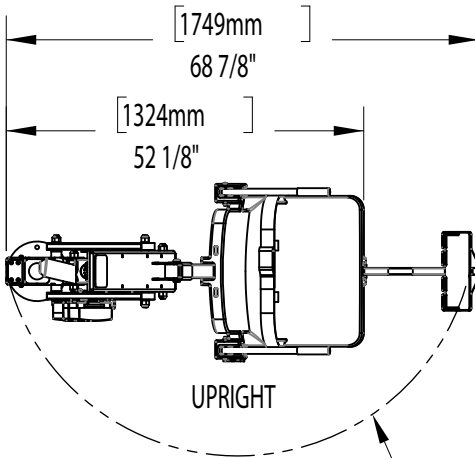

MIGHTY 600 POOL LIFT

PRODUCT WEIGHT: 170lbs [77kg]
 MAX WEIGHT CAPACITY: 600lbs [272kg]
 MIN ANCHOR SETBACK: 24"
 MAX ANCHOR SETBACK: 44"
 MAX WATER DRAFT: 14"
 SEAT HEIGHT ADJUSTMENT: 6" IN 2" INCREMENTS
 VERTICLE TRAVEL DISTANCE: 50"

CONTINUOUS
 360° ROTATION

9889 GARRYMORE LANE
 MISSOULA, MT 59808
 (406) 549-0769
 FAX (406) 549-2602

NOTE:
 *SPECIFICATIONS ARE SUBJECT TO CHANGE WITHOUT NOTICE

PRODUCT:		MIGHTY 600	
PART #:		F-MTY600	
SCALE:	1:28	DATE:	6/14/2019
DRAWN BY:	KR	REVISION:	02