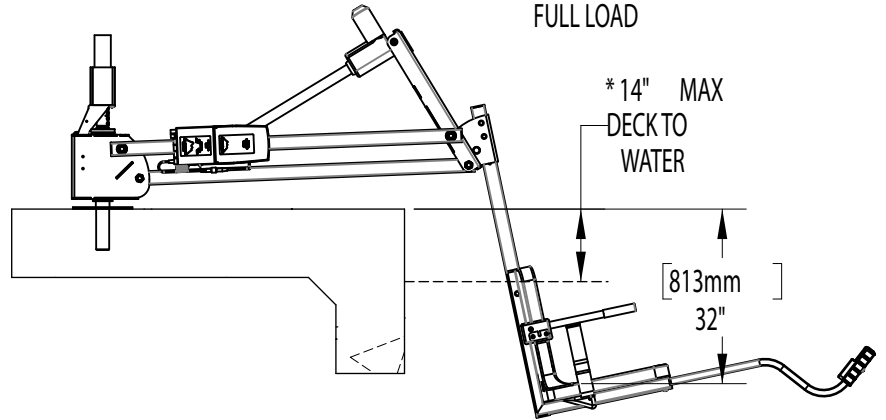

MIGHTY 600 POOL LIFT

PRODUCT WEIGHT: 170lbs [77kg]
 MAX WEIGHT CAPACITY: 600lbs [272kg]
 MIN ANCHOR SETBACK: 24"
 MAX ANCHOR SETBACK: 44"
 MAX WATER DRAFT: 14"
 SEAT HEIGHT ADJUSTMENT: 6" IN 2" INCREMENTS
 VERTICLE TRAVEL DISTANCE: 50"

CONTINUOUS
 360° ROTATION

9889 GARRYMORE LANE
 MISSOULA, MT 59808
 (406) 549-0769
 FAX (406) 549-2602

NOTE:
 *SPECIFICATIONS ARE SUBJECT TO CHANGE WITHOUT NOTICE

PRODUCT:		MIGHTY 600	
PART #:		F-MTY600	
SCALE:	1:28	DATE:	6/14/2019
DRAWN BY:	KR	REVISION:	02