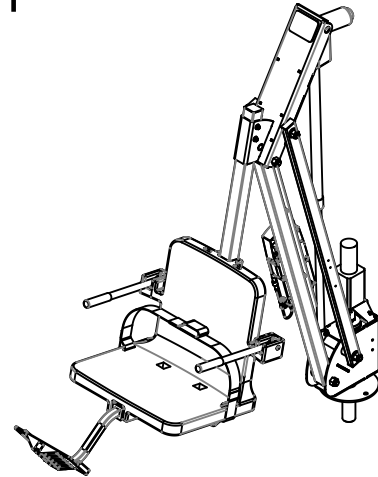

MIGHTY 600 POOL LIFT

PRODUCT WEIGHT: 170lbs [77kg]
 MAX WEIGHT CAPACITY: 600lbs [272kg]
 MIN ANCHOR SETBACK: 24"
 MAX ANCHOR SETBACK: 44"
 MAX WATER DRAFT: 14"
 SEAT HEIGHT ADJUSTMENT: 6" IN 2" INCREMENTS
 VERTICLE TRAVEL DISTANCE: 50"

CONTINUOUS
 360° ROTATION

9889 GARRYMORE LANE
 MISSOULA, MT 59808
 (406) 549-0769
 FAX (406) 549-2602

NOTE:
 *SPECIFICATIONS ARE SUBJECT TO CHANGE WITHOUT NOTICE

PRODUCT:		MIGHTY 600	
PART #:		F-MTY600	
SCALE:	1:28	DATE:	6/14/2019
DRAWN BY:	KR	REVISION:	02