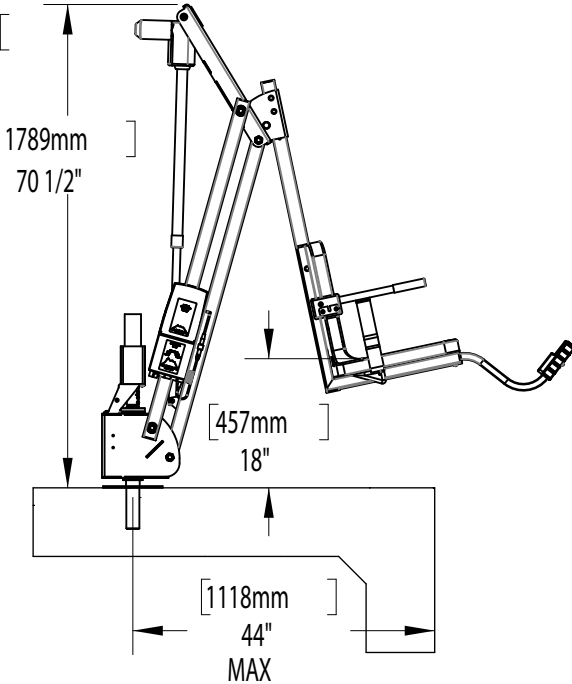

MIGHTY 600 POOL LIFT

PRODUCT WEIGHT: 170lbs [77kg]
 MAX WEIGHT CAPACITY: 600lbs [272kg]
 MIN ANCHOR SETBACK: 24"
 MAX ANCHOR SETBACK: 44"
 MAX WATER DRAFT: 14"
 SEAT HEIGHT ADJUSTMENT: 6" IN 2" INCREMENTS
 VERTICLE TRAVEL DISTANCE: 50"

CONTINUOUS
 360° ROTATION

9889 GARRYMORE LANE
 MISSOULA, MT 59808
 (406) 549-0769
 FAX (406) 549-2602

NOTE:
 *SPECIFICATIONS ARE SUBJECT TO CHANGE WITHOUT NOTICE

PRODUCT:		MIGHTY 600	
PART #:		F-MTY600	
SCALE:	1:28	DATE:	6/14/2019
DRAWN BY:	KR	REVISION:	02