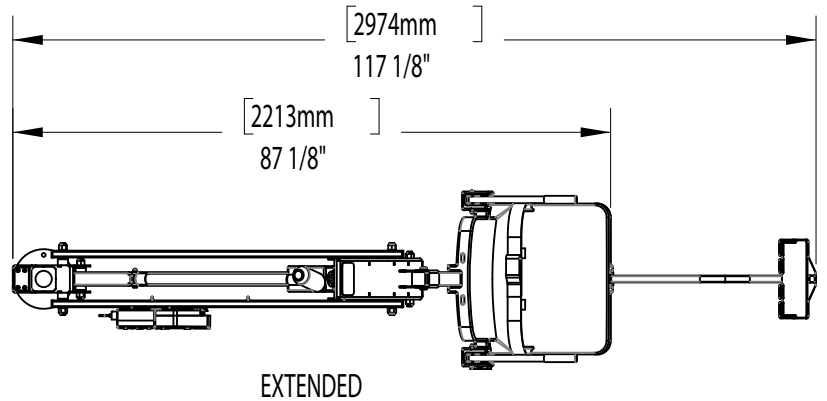

MIGHTY 600 POOL LIFT

PRODUCT WEIGHT: 170lbs [77kg]
 MAX WEIGHT CAPACITY: 600lbs [272kg]
 MIN ANCHOR SETBACK: 24"
 MAX ANCHOR SETBACK: 44"
 MAX WATER DRAFT: 14"
 SEAT HEIGHT ADJUSTMENT: 6" IN 2" INCREMENTS
 VERTICLE TRAVEL DISTANCE: 50"

CONTINUOUS
 360° ROTATION

9889 GARRYMORE LANE
 MISSOULA, MT 59808
 (406) 549-0769
 FAX (406) 549-2602

NOTE:
 *SPECIFICATIONS ARE SUBJECT TO CHANGE WITHOUT NOTICE

PRODUCT:		MIGHTY 600	
PART #:		F-MTY600	
SCALE:	1:28	DATE:	6/14/2019
DRAWN BY:	KR	REVISION:	02